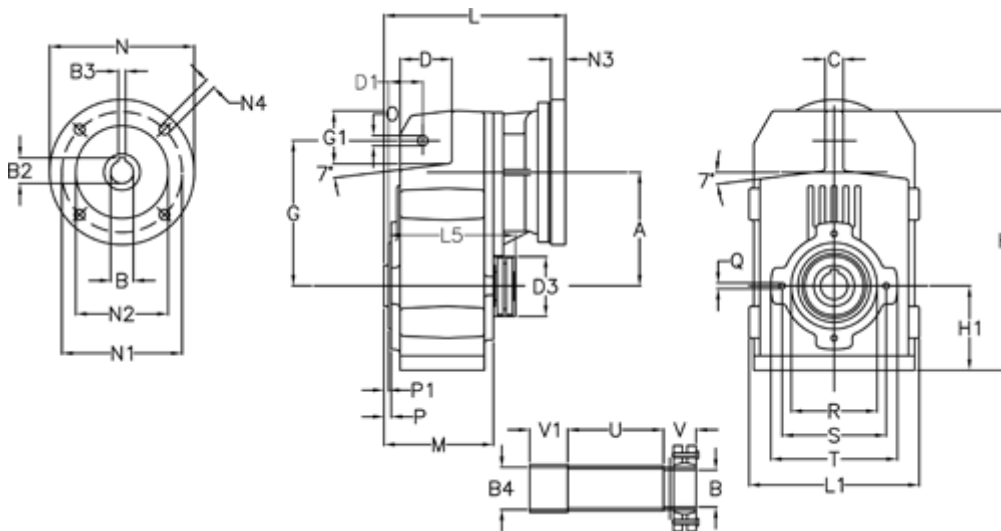

Data Sheet

Article number: 29560501115250

Description: Shaft mounted gear
A512S-11,1-P132B5

Measures

A = 211.30	D1 = 65.0	I5 = 222.0	P1 = 4.5	V1 = 50
B = 52	d3 = 120	M = 163.0	Q = M12x19	
B1 = 38	G = 278	N = 300	R = 180	
B2 = 41.3	G1 = 105.5	N1 = 265	S = 215	
B3 = 10	H = 479.0	N2 = 230	T = 250	
B4 = 54	H1 = 144.0	N4 = 14	Tightening torque N m = 14.5	
C = 20	L = 334.0	O = 22	U = 91.0	
D = 93.5	L1 = 273	P = 8.5	V = 62	